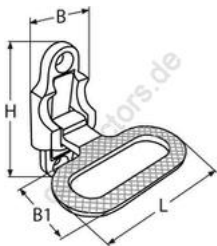

HOLGER HEUER

Always the right connection

Mast step

A4 - AISI 316

All details without our obligation

Product No.	L	B1	H	B	Box
82444108_53	110	55	117	50	1

Holger Heuer Exportservice eKfm

Ring 18 · D-27777 Ganderkesee / Germany