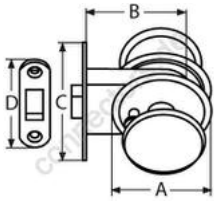

HOLGER HEUER

Always the right connection

Magnetic door latch

A4 - AISI 316

All details without our obligation

Product No.	A	B	C	D	Door size	Box
8828419_25	62	75	92	70	19 - 25	1
8828428_34	62	75	92	70	28 - 34	1