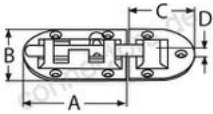

HOLGER HEUER

Always the right connection

Locking hinge

A4 - AISI 316

All details without our obligation

Product No.	A	B	C	D	Material thickness	Box
8413415_45	45	30	15	9,5	2,3	1
8413436_76	76	38	36	9,5	4,0	1