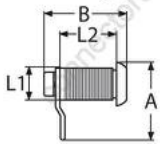

HOLGER HEUER

Always the right connection

Lock with key

A2 - AISI 304

All details without our obligation

| Product No. | A | B | D | L1 | L2 | Box |
|-------------|----|----|----|----|----|-----|
| 8591240 | 40 | 42 | 33 | 18 | 29 | 5 |