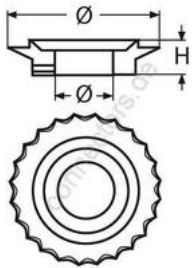

HOLGER HEUER

Always the right connection

Line cutter for shaft

A4 - AISI 316

All details without our obligation

Product No.	Shaft-Ø	Outside Ø	H	Box
8528425	25	79	18	1
8528430	30	79	18	1
8528435	35	79	18	1
8528440	40	79	18	1