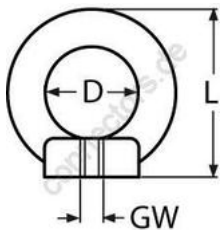

HOLGER HEUER

Always the right connection

Lifting eye nut

A4 - AISI 316

All details without our obligation

Product No.	GW	D	L	D1	Box
8268405	M5	15	25	25	20
8268406	M6	16	31	27	20
8268408	M8	20	36	36	20
8268410	M10	25	45	45	10
8268412	M12	30	53	54	10