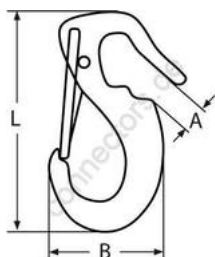

HOLGER HEUER

Always the right connection

Knock on piston hanks

A4 - AISI 316

All details without our obligation

Product No.	L	A	B	Breaking load/kg (ca.)	Box
8533450	50	6,5	25	250	10
8533465	65	10	35	550	10
8533490	90	13	49	1000	5