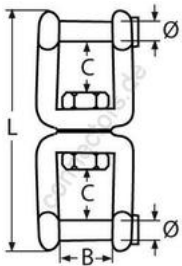

HOLGER HEUER

Always the right connection

Jaw and jaw swivel with hexagon socket

A4 - AISI 316

All details without our obligation

Product No.	Ø	L	B	C	Breaking load/kg (ca.)	Box
8535405	5	60	10	11	600	10
8535406	6	66	12	11	1350	10
8535408	8	94	16	16	2500	10
8535410	10	118	20	22	3500	5
8535413	13	152	26	28	6000	1
8535416	16	188	34	37	10800	1
8535419	19	229	38	45	16100	1