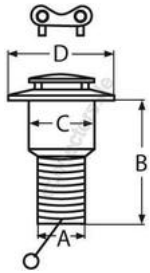

HOLGER HEUER

Always the right connection

Hose deck fills, pop up

A4 - AISI 316

All details without our obligation

Product No.	Inch	for	A	B	C	D	Box
86734DIESE L1_12	1 1/2	Diesel	38	102	54	84	1
86734WATE R1_12	1 1/2	Water	38	102	54	84	1
86734GAS1_ 12	1 1/2	Gas	38	102	54	84	1
86734WAST E1_12	1 1/2	Waste	38	102	54	84	1
86734WATE R2	2	Water	50	102	54	84	1
86734GAS2	2	Gas	50	102	54	84	1
86734DIESE L2	2	Diesel	50	102	54	84	1