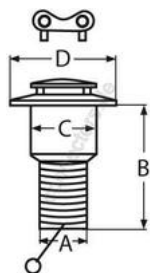

HOLGER HEUER

Always the right connection

Hose deck fills, pop up

A4 - AISI 316

All details without our obligation

Product No.	Inch	for	A	B	C	D	Box
86734DIESE L1_12	1 1/2	Diesel	38	102	54	84	1
86734WATE R1_12	1 1/2	Water	38	102	54	84	1
86734GAS1_ 12	1 1/2	Gas	38	102	54	84	1
86734WAST E1_12	1 1/2	Waste	38	102	54	84	1
86734WATE R2	2	Water	50	102	54	84	1
86734GAS2	2	Gas	50	102	54	84	1
86734DIESE L2	2	Diesel	50	102	54	84	1