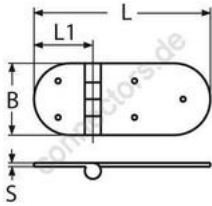

HOLGER HEUER

Always the right connection

Hinge with thread – cast

A4 - AISI 316

All details without our obligation

Product No.	L	L1	B	S	Length of thread	GW	Box
89314126_40	126	40	40	3,5	45	M6	2