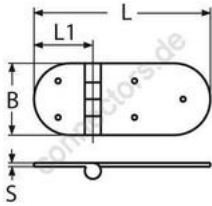

HOLGER HEUER

Always the right connection

Hinge with thread – cast

A4 - AISI 316

All details without our obligation

Product No.	L	L1	B	S	Length of thread	GW	Box
89314126_40	126	40	40	3,5	45	M6	2

Holger Heuer Exportservice eKfm
Ring 18 · D-27777 Ganderkesee / Germany
P.O. Box 1514 · D-27766 Ganderkesee / Germany
Phone: **49 42 22 / 95 02 32 · Fax: **49 42 22 / 95 02 33
Website: www.connectors.de · E-mail: mail@connectors.de