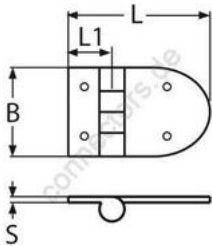

HOLGER HEUER

Always the right connection

Hinge with thread - cast

A4 - AISI 316

All details without our obligation

Product No.	L	L1	B	S	Length of thread	GW	Box
8929470_40	70	30	40	3,5	45	M6	2

Holger Heuer Exportservice eKfm