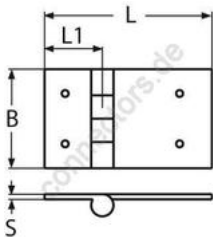

HOLGER HEUER

Always the right connection

Hinge with thread - cast

A4 - AISI 316

All details without our obligation

Product No.	L	L1	B	S	Length of thread	GW	Box
8927480_65	80	33	65	4	45	M6	2

Holger Heuer Exportservice eKfm
Ring 18 · D-27777 Ganderkesee / Germany
P.O. Box 1514 · D-27766 Ganderkesee / Germany
Phone: **49 42 22 / 95 02 32 · Fax: **49 42 22 / 95 02 33
Website: www.connectors.de · E-mail: mail@connectors.de