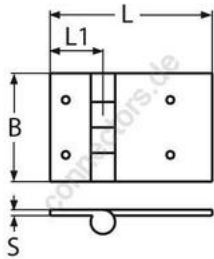

## Hinge with thread - cast

A4 - AISI 316

All details without our obligation

Product No.	L	L1	B	S	Length of thread	GW	Box
8925452_61	52	19	61	4	45	M6	2

Holger Heuer Exportservice eKfm

Ring 18 · D-27777 Ganderkesee / Germany