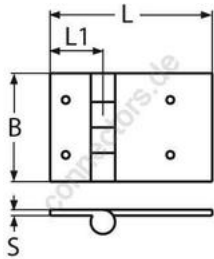

HOLGER HEUER

Always the right connection

Hinge with thread - cast

A4 - AISI 316

All details without our obligation

Product No.	L	L1	B	S	Length of thread	GW	Box
8925452_61	52	19	61	4	45	M6	2

Holger Heuer Exportservice eKfm