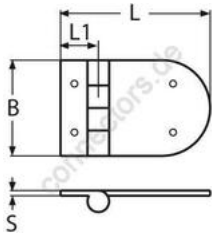

## Hinge with thread - cast

A4 - AISI 316

All details without our obligation

Product No.	L	L1	B	S	Length of thread	GW	Box
89234103_65	103	21	65	4	45	M6	2

Holger Heuer Exportservice eKfm

Ring 18 · D-27777 Ganderkesee / Germany