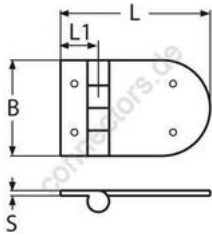

HOLGER HEUER

Always the right connection

Hinge with thread - cast

A4 - AISI 316

All details without our obligation

| Product No. | L | L1 | B | S | Length of thread | GW | Box |
|-------------|-----|----|----|---|------------------|----|-----|
| 89234103_65 | 103 | 21 | 65 | 4 | 45 | M6 | 2 |