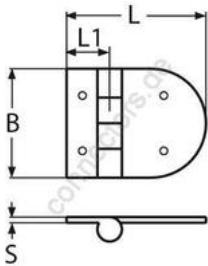

HOLGER HEUER

Always the right connection

Hinge with thread - cast

A4 - AISI 316

All details without our obligation

Product No.	L	L1	B	S	Length of thread	GW	Box
8921472_65	72	21	65	4	45	M6	2

Holger Heuer Exportservice eKfm