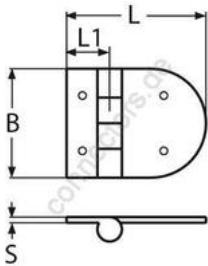

HOLGER HEUER

Always the right connection

Hinge with thread - cast

A4 - AISI 316

All details without our obligation

Product No.	L	L1	B	S	Length of thread	GW	Box
8921472_65	72	21	65	4	45	M6	2

Holger Heuer Exportservice eKfm
Ring 18 · D-27777 Ganderkesee / Germany
P.O. Box 1514 · D-27766 Ganderkesee / Germany
Phone: **49 42 22 / 95 02 32 · Fax: **49 42 22 / 95 02 33
Website: www.connectors.de · E-mail: mail@connectors.de