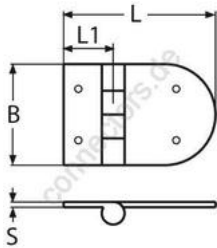

HOLGER HEUER

Always the right connection

Hinge with thread - cast

A4 - AISI 316

All details without our obligation

Product No.	L	L1	B	S	Length of thread	GW	Box
8919483_65	83	32	65	4	45	M6	2

Holger Heuer Exportservice eKfm