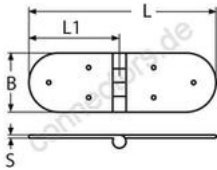

HOLGER HEUER

Always the right connection

Hinge with thread - cast

A4 - AISI 316

All details without our obligation

Product No.	L	L1	B	S	Length of thread	GW	Box
89174190_65	190	95	65	4	45	M6	2

Holger Heuer Exportservice eKfm
Ring 18 · D-27777 Ganderkesee / Germany
P.O. Box 1514 · D-27766 Ganderkesee / Germany
Phone: **49 42 22 / 95 02 32 · Fax: **49 42 22 / 95 02 33
Website: www.connectors.de · E-mail: mail@connectors.de