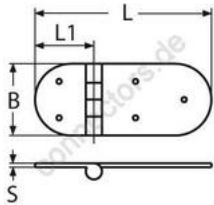

HOLGER HEUER

Always the right connection

Hinge with thread - cast

A4 - AISI 316

All details without our obligation

Product No.	L	L1	B	S	Length of thread	GW	Box
89154146_65	146	51	65	4	45	M6	2

Holger Heuer Exportservice eKfm
Ring 18 · D-27777 Ganderkesee / Germany
P.O. Box 1514 · D-27766 Ganderkesee / Germany
Phone: **49 42 22 / 95 02 32 · Fax: **49 42 22 / 95 02 33
Website: www.connectors.de · E-mail: mail@connectors.de