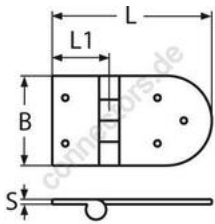

HOLGER HEUER

Always the right connection

Hinge with thread - cast

A4 - AISI 316

All details without our obligation

Product No.	L	L1	B	S	Length of thread	GW	Box
8911476_40	76	30	40	4	45	M6	2

Holger Heuer Exportservice eKfm
Ring 18 · D-27777 Ganderkesee / Germany
P.O. Box 1514 · D-27766 Ganderkesee / Germany
Phone: **49 42 22 / 95 02 32 · Fax: **49 42 22 / 95 02 33
Website: www.connectors.de · E-mail: mail@connectors.de