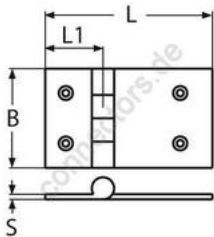

## Hinge - cast

A4 - AISI 316

All details without our obligation

| Product No. | L  | L1 | B  | S | Box |
|-------------|----|----|----|---|-----|
| 8926480_65  | 80 | 33 | 65 | 4 | 2   |

Holger Heuer Exportservice eKfm