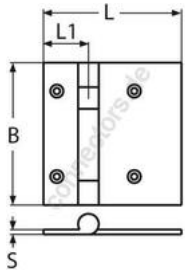

HOLGER HEUER

Always the right connection

Hinge - cast

A4 - AISI 316

All details without our obligation

Product No.	L	L1	B	S	Box
8924452_61	52	19	61	4	2

Holger Heuer Exportservice eKfm

Ring 18 · D-27777 Ganderkesee / Germany