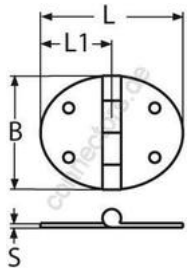

HOLGER HEUER

Always the right connection

Hinge

A2 - AISI 304

All details without our obligation

Product No.	L	L1	B	S	Box
8903251_35	51	25,5	35	2	5

Holger Heuer Exportservice eKfm

Ring 18 · D-27777 Ganderkesee / Germany