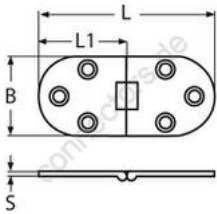

HOLGER HEUER

Always the right connection

Hinge

A4 - AISI 316

All details without our obligation

Product No.	L	L1	B	S	Box
8897466_30	66	33	30	2	5

www.connectors.de

Holger Heuer Exportservice eKfm