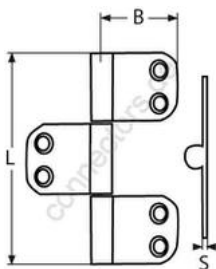

HOLGER HEUER

Always the right connection

Hinge

A4 - AISI 316

All details without our obligation

Product No.	L	B	S	Box
8896498_37	98	37	1,5	1

Holger Heuer Exportservice eKfm

Ring 18 · D-27777 Ganderkesee / Germany