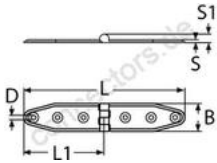

HOLGER HEUER

Always the right connection

Hinge

A2 - AISI 304

All details without our obligation

| Product No. | L | L1 | B | D | S | S1 | Box |
|-------------|-----|----|----|-----|---|----|-----|
| 85732160_28 | 160 | 80 | 28 | 4,5 | 3 | 8 | 5 |