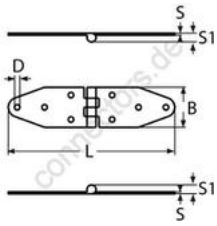

HOLGER HEUER

Always the right connection

Hinge

A2 - AISI 304

All details without our obligation

Product No.	Design	L	B	D	S	S1	Box
84302180_40 A	A	180	40	5	2	9	5
84302180_40 B	B	180	40	5	2	9	5

Holger Heuer Exportservice eKfm