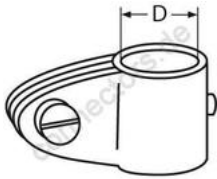

## Heavy duty top slide

A4 - AISI 316

All details without our obligation

Product No.	Tube-Ø	Box
8663422	22	10
8663425	25	10
8663430	30	5

Holger Heuer Exportservice eKfm

Ring 18 · D-27777 Ganderkesee / Germany