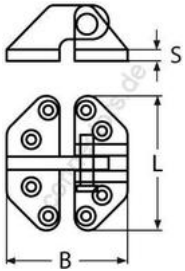

HOLGER HEUER

Always the right connection

Hatch hinge standard

A4 - AISI 316

All details without our obligation

Product No.	L	B	S	Box
8238474_65	74	65	6	2

Holger Heuer Exportservice eKfm

Ring 18 · D-27777 Ganderkesee / Germany