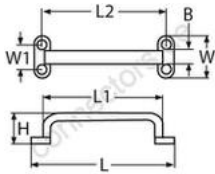

HOLGER HEUER

Always the right connection

Handle, end-polished

A2 - AISI 304

All details without our obligation

Product No.	L	L1	L2	W1	H	W	B	D	Box
83362118	118	100	105	26	27	36	12	5,5	5
83362152	152	130	135	35	32	43	18	5,5	2