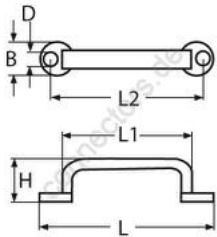

HOLGER HEUER

Always the right connection

Handle, end-polished

A2 - AISI 304

All details without our obligation

Product No.	L	L1	L2	H	B	D	Box
83352065	65	48	57	16	13	7	5
83352080	80	64	72	20	14	8	5
83352100	100	75	88	25	18	10	5