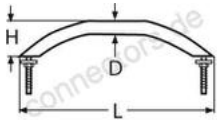

HOLGER HEUER

Always the right connection

Handle

A2 - AISI 304

All details without our obligation

Product No.	L	D	H	GW	Box
84422220	220	25	50	5/16" UNC	1
84422300	300	25	50	5/16" UNC	1
84422460	460	25	50	5/16" UNC	1
84422610	610	25	50	5/16" UNC	1