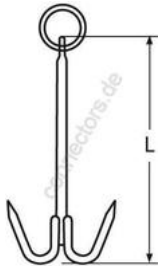

HOLGER HEUER

Always the right connection

Four flukes anchor

A4 - AISI 316

All details without our obligation

Product No.	L	Kg	Box
85304200	200	0,5	1
85304240	240	1,0	1
85304315	315	1,9	1
85304375	375	3,0	1