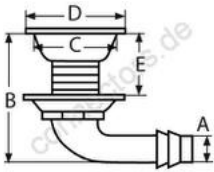

HOLGER HEUER

Always the right connection

Flush tank vent 90°

A4 - AISI 316

All details without our obligation

Product No.	A	B	C	D	E	F	Box
8894416	16	70	35	46	29	75	1
8894419	19	75	38	49	29	80	1

Holger Heuer Exportservice eKfm