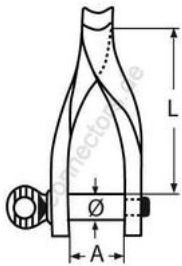

HOLGER HEUER

Always the right connection

Flat shackle, twisted type

A4 - AISI 316

All details without our obligation

Product No.	Ø	A	L	Breaking load/kg (ca.)	Box
829944	4	11	24	800	10
829945	5	12	40	1400	10