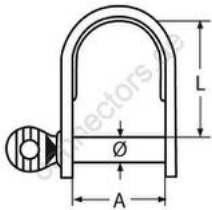

HOLGER HEUER

Always the right connection

Flat shackle, short type

A4 - AISI 316

All details without our obligation

Product No.	Ø	A	L	Breaking load/kg (ca.)	Box
829744	4	10	18	800	10
829745	5	12	20	1100	10
829746	6	16	24	2000	10