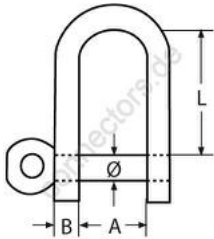

HOLGER HEUER

Always the right connection

Flat shackle, semi round type

A4 - AISI 316

All details without our obligation

Product No.	Ø	A	L	B	Breaking load/kg (ca.)	Box
833745	5	12	18,5	2,6	400	10
833746	6	14	22	3,0	500	10
833748	8	18	28	3,7	900	10