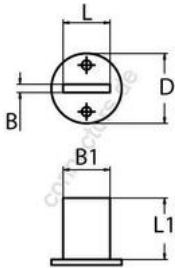

HOLGER HEUER

Always the right connection

Flanges

A2 - AISI 304

All details without our obligation

| Product No. | D | L | B | L1 | B1 | Box |
|-------------|----|----|-----|----|----|-----|
| 8698220_35 | 30 | 20 | 3,5 | 29 | 24 | 5 |