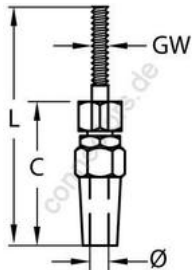

HOLGER HEUER

Always the right connection

Fast and bolt terminal

A4 - AISI 316

All details without our obligation

Product No.	Wire rope Ø	GW	C	L	Box
8406404	4	M8	57	100	1
8406405	5	M10	63	117	1
8406406	6	M12	80	145	1
8406408	8	M16	100	182	1