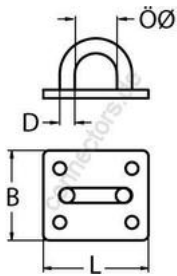

HOLGER HEUER

Always the right connection

Eye plate

A2 - AISI 304

All details without our obligation

Product No.	L	B	D	Eye-Ø	Box
8225205	35	30	5	12	10
8225206	40	35	6	18	10
8225208	50	40	8	28	10

Holger Heuer Exportservice eKfm