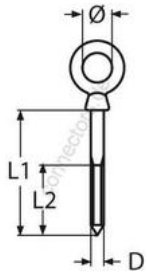

HOLGER HEUER

Always the right connection

Eye bolt with wood thread

A2 - AISI 304

All details without our obligation

Product No.	D	L1	L2	Ø	Box
8271205_50	5	50	30	11	10
8271206_60	6	60	35	14	10
8271208_80	8	80	50	18	10
8271210_100	10	100	60	22	5