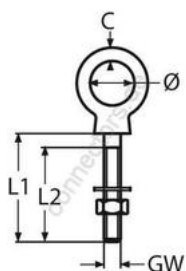

HOLGER HEUER

Always the right connection

Eye bolt with metric thread

A4 - AISI 316

All details without our obligation

Product No.	GW	L1	L2	C	Ø	Breaking load/kg (ca.)	Box
8267406_040	M6	40	34	5	16	1150	20
8267406_060	M6	60	54	5	16	1150	20
8267406_080	M6	80	70	5	16	1150	20
8267408_080	M8	80	70	6	19	1300	20
8267408_100	M8	100	90	6	19	1300	20
8267410_100	M10	100	88	8	25	1800	10
8267412_120	M12	120	105	10	30	2500	10