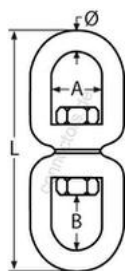

HOLGER HEUER

Always the right connection

Eye and eye swivel

A4 - AISI 316

All details without our obligation

Product No.	Ø	L	B	A	Breaking load/kg (ca.)	Box
8254405	5	60	13	13	820	10
8254406	6	65	15	15	1350	10
8254408	8	90	22	20	2500	10
8254410	10	115	27	24	3500	5
8254413	13	154	35	32	6000	1
8254416	16	188	45	39	10800	1
8254419	19	231	50	41	16100	1