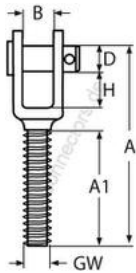

## ESS threaded jaw, left thread

A2 - AISI 304

All details without our obligation

Product No.	GW	A	A1	H	B	D	Box
8453405	M5	40	20	10	8	5	10
8453406	M6	47	25	10	8	6	10
8453408	M8	52	25	12	10	8	5
8453410	M10	72	45	14	12	10	5