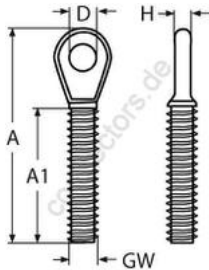

HOLGER HEUER

Always the right connection

ESS threaded eye, right thread

A2 - AISI 304

All details without our obligation

Product No.	GW	A	A1	D	H	Box
8454405	M5	45	23	5,5	3	10
8454406	M6	47	28	6,5	4	10
8454408	M8	55	40	8,5	5	5
8454410	M10	65	47	10,5	6	5