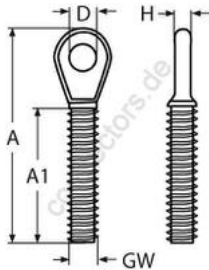

HOLGER HEUER

Always the right connection

ESS threaded eye, left thread

A2 - AISI 304

All details without our obligation

Product No.	GW	A	A1	D	H	Box
8458405	M5	45	23	5,5	3	10
8458406	M6	47	28	6,5	4	10
8458408	M8	55	40	8,5	5	5
8458410	M10	65	47	10,5	6	5