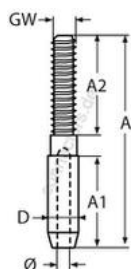

HOLGER HEUER

Always the right connection

ESS swage stud, right thread

A4 - AISI 316

All details without our obligation

Product No.	Wire rope Ø	GW	D	A	A1	A2	Box
8445405/3	3	M5	6,3	50	18	27	10
8445406/4	4	M6	7,5	60	25	30	10
8445408/5	5	M8	9,0	70	31	31	5
8445410/6	6	M10	12,5	85	37	40	5