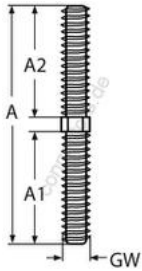

HOLGER HEUER

Always the right connection

ESS stud bolt, right and left thread

A4 - AISI 316

All details without our obligation

Product No.	GW	A	A1	A2	Box
8466405	M5	65	30	30	10
8466406	M6	65	30	30	10
8466408	M8	65	30	30	5
8466410	M10	85	40	40	5
8466412	M12	105	50	50	5