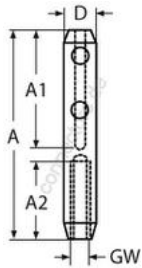

HOLGER HEUER

Always the right connection

ESS screw terminal for self assembling

A4 - AISI 316

All details without our obligation

Product No.	Wire rope Ø	GW	D	A	A1	A2	Box
8451434RE	3+4	M6 right	12	80	45	30	5
8451434LI	3+4	M6 left	12	80	45	30	5
8451405RE	5	M6 right	12	80	45	30	5
8451405LI	5	M6 left	12	80	45	30	5