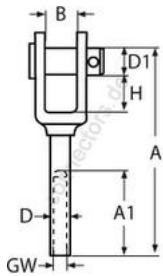

HOLGER HEUER

Always the right connection

ESS jaw with internal thread, right thread

A2 - AISI 304

All details without our obligation

Product No.	GW	D	H	B	D1	A	A1	Box
8455405	M5	7,5	10	8	5	55	27	10
8455406	M6	8,0	10	9	6	60	30	10
8455408	M8	12,0	12	10	8	65	31	5
8455410	M10	14,0	12	12	10	75	40	5