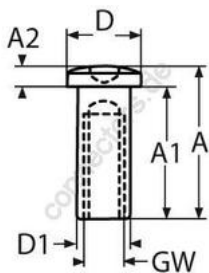

HOLGER HEUER

Always the right connection

ESS dome case nut with internal thread and hexagon socket, right thread

A2 - AISI 304

All details without our obligation

Product No.	GW	D	D1	A	A1	A2	Box
8464405	M5	12	7,5	25	18	4	10
8464406	M6	12	8,0	30	24	4	10
8464408	M8	16	12	35	28	5	5
8464410	M10	20	14	40	32	6	5