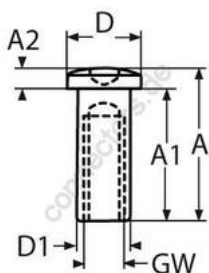

HOLGER HEUER

Always the right connection

ESS dome case nut with internal thread and hexagon socket, right thread

A2 - AISI 304

All details without our obligation

Product No.	GW	D	D1	A	A1	A2	Box
8464405	M5	12	7,5	25	18	4	10
8464406	M6	12	8,0	30	24	4	10
8464408	M8	16	12	35	28	5	5
8464410	M10	20	14	40	32	6	5